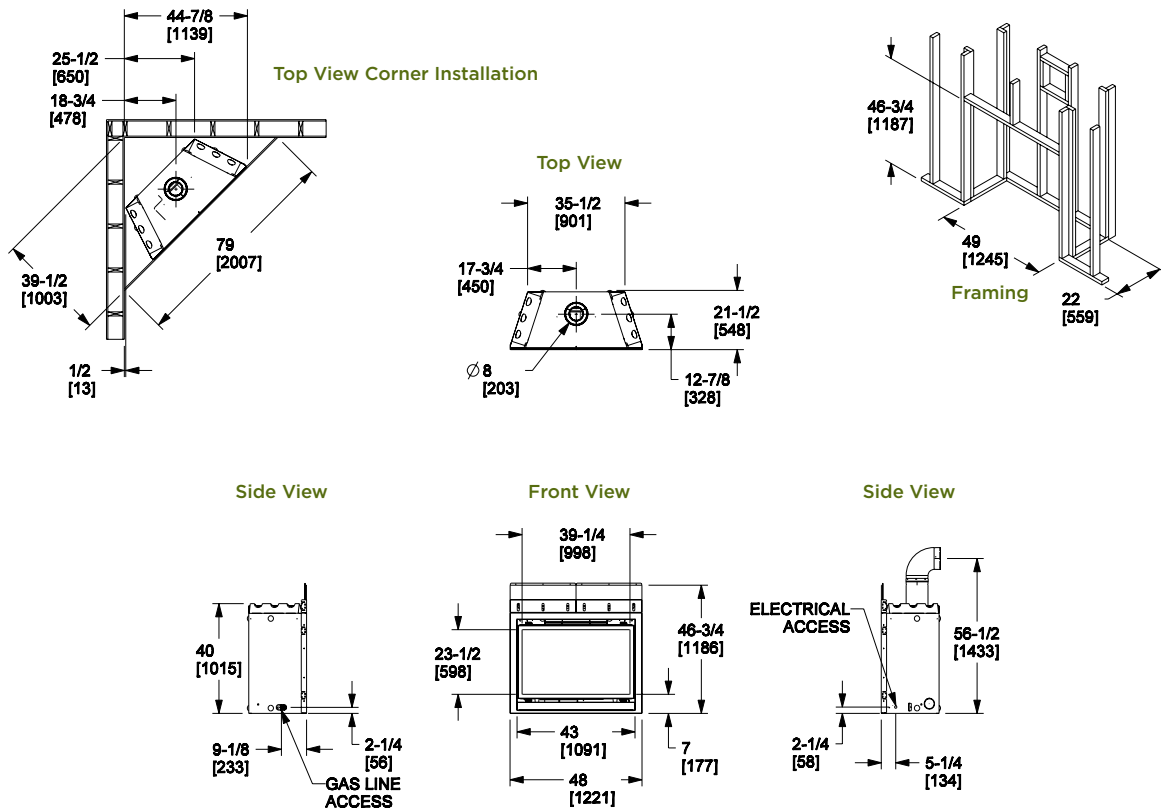

800CF-OAK Specifications

MODEL	HEIGHT		FRONT WIDTH		BACK WIDTH		DEPTH		GLASS SIZE	Btu/Hour Input
	Actual	Framing	Actual	Framing	Actual	Framing	Actual	Framing		
800CF-OAK	40	46-3/4	48	49	35-1/2	49	21-1/2	22	26-13/16 x 42-1/2	28,000-36,500

Dimensions above are in inches; technical drawings are in inches and millimeters. Reference dimensions only. We recommend measuring individual units at installation. Assumes the use of 1/2" drywall. NOTE: Non-combustible material is allowed over this dimension. Make sure you do NOT cover the decorative door opening.

Refer to installation manual for detailed specifications on installing this product. Heat & Glo reserves the right to update units periodically. The flame and ember appearance may vary based on the type of fuel burned and the venting configuration used. Pictures in this brochure are not true representations of the fireplaces and/or flames, or colors of finishes.

800CF-Oak Features

- 28,000-36,500 Btu/Hour Input (NG)
- 30,000-37,500 Btu/Hour Input (LP)
- Optional weathered refractory
- DVT-Direct Vent Top
- 6 ceramic logs
- Variable valve
- Sealed combustion chamber
- Firescreen front and Firescreen companions with a variety of options
- Energy-saving IntelliFire™ ignition system standard

Healthy Hearth

Our direct vent fireplaces will not alter the quality of indoor room air in any way. They utilize a sealed combustion chamber that draws in fresh air from outdoors and discards all combustion by-products back outside.

Limited Lifetime Warranty

The strongest in the industry, Heat & Glo guarantees protection for all gas units, including a lifetime warranty of the most important aspects: fiber logs, stainless steel burner, firebox and heat exchanger.

IntelliFire

Our exclusive, state-of-the-art IntelliFire ignition system reduces gas consumption and thermogenerator wear by providing a pilot flame only when needed. It also supplies a backup battery system to run the fireplace during a power outage.